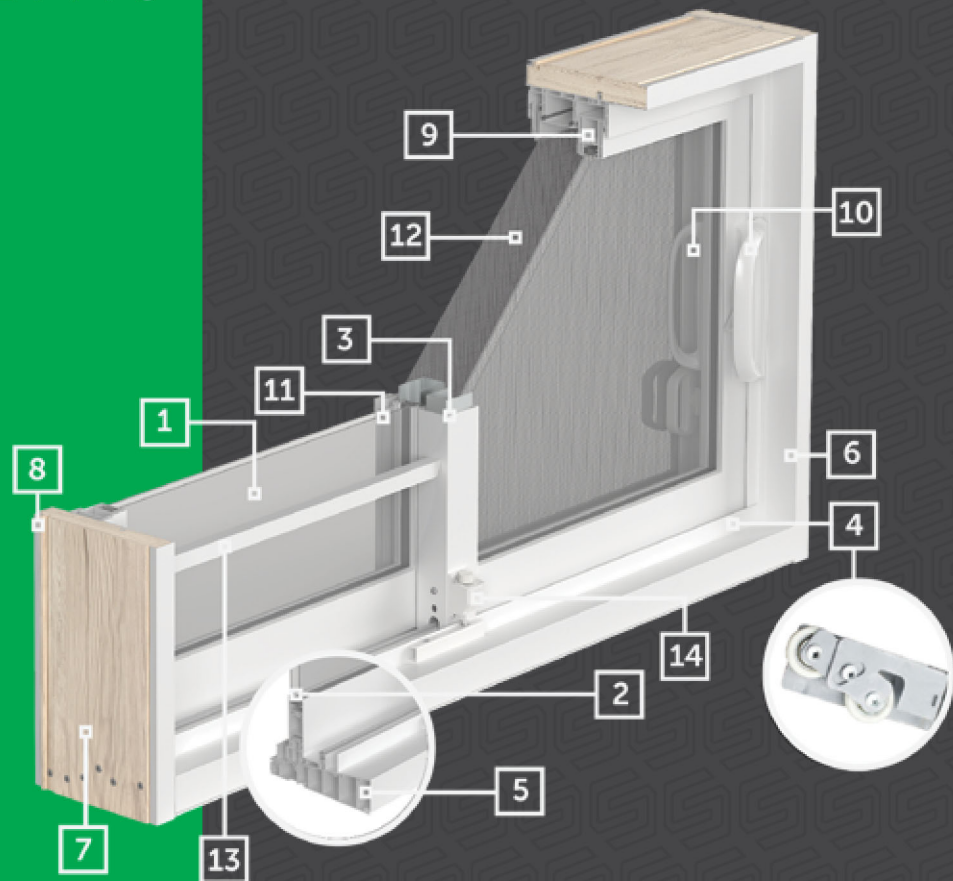

FRAME

5. Solid all PVC rot-free sill
6. Interior PVC cladding
7. Structural 1 ³/₁₆" thick finger-jointed pine jambs and header available in 140 mm (5 ¹/₂"), 168 mm (6 ⁵/₈") or 184 mm (7 ¹/₄") depths
8. One-piece extruded jambs and top tracks with seamless PVC exterior cladding
9. Air-tight high-fin weatherstripping

HARDWARE

10. Ergonomic level 40 handles (interior & exterior)

SCREEN

11. Smooth gliding reinforced aluminum extruded frame, easy to remove for cleaning or storage
12. Fiberglass mesh

SECURITY OPTIONS

13. Security bar
14. Footlock (2 positions)