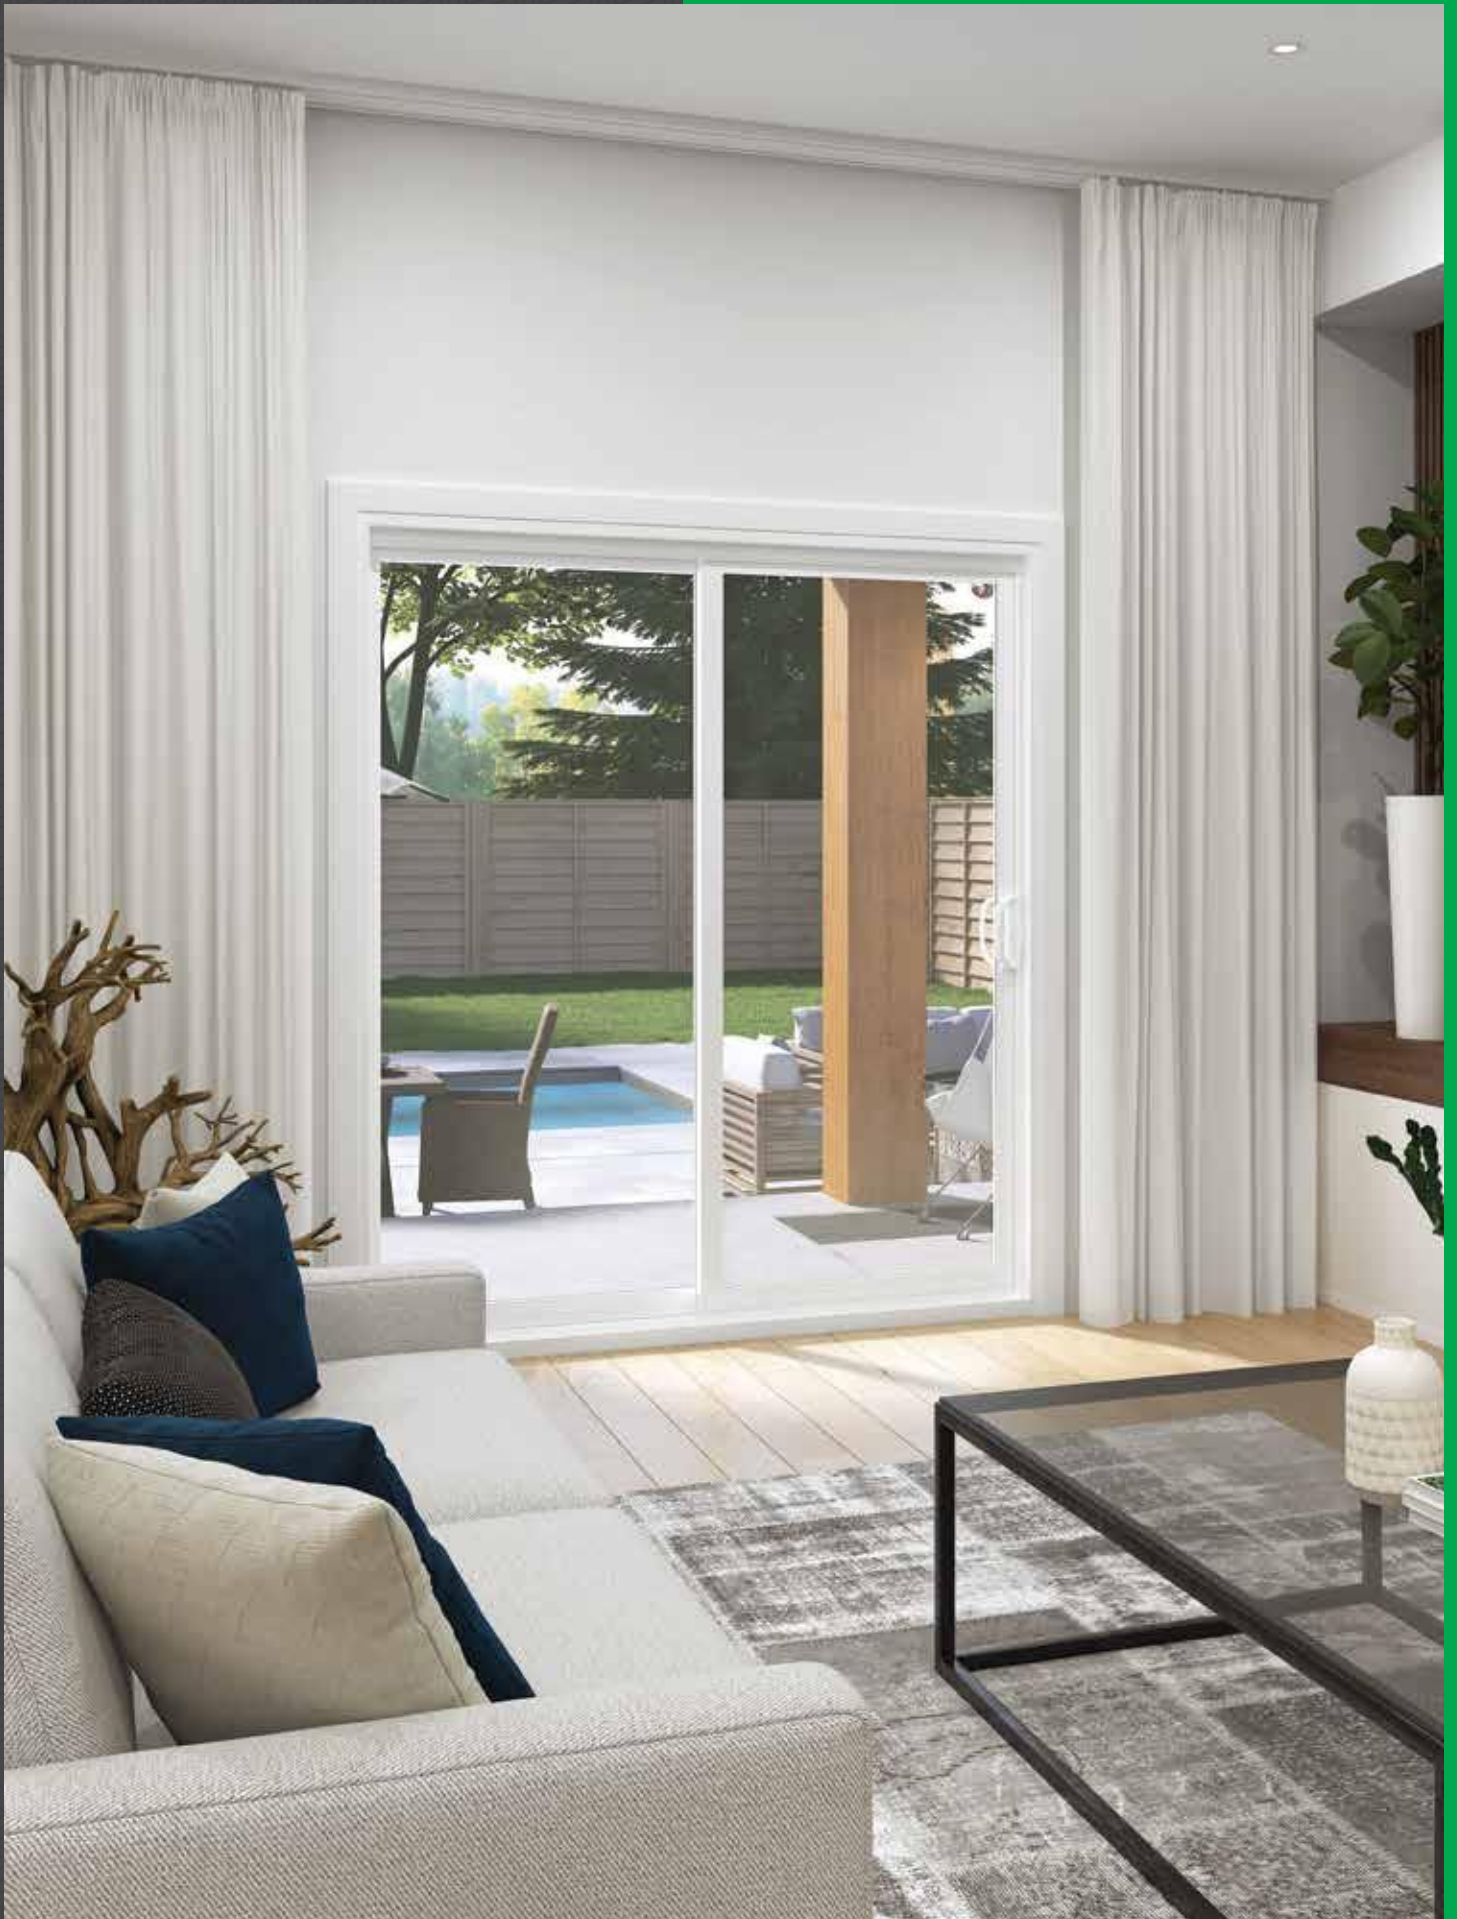

A modern, bright living room with a large window, a white sofa, a coffee table, and a spiral staircase. The room is filled with natural light from the large window, which offers a view of a city skyline. The furniture includes a white sofa, a coffee table, and a chaise longue. A spiral staircase with a metal railing is visible on the right side of the frame. The floor is made of light-colored wood.