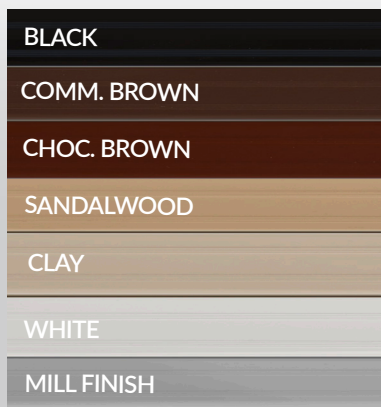

2"

BLACK
COMM. BROWN
CHOC. BROWN
IRON ORE
SANDALWOOD
CLAY
WHITE

*Actual colours may vary due to printing process and paper stocks. In order to select true colours, choose from actual paint swatches.

DECORATIVE GLASS OPTIONS

Advantages

- Affordability
- Reduces drafts
- Cuts energy costs
- Reduces noise
- Virtually maintenance free
- Protects existing wood windows

SLIDER

SINGLE HUNG

ONE LITE

COLOUR OPTIONS

DELUXE SIDE SLIDER

*Actual colours may vary due to printing process and paper stocks. In order to select true colours, choose from actual paint swatches.

COLOUR OPTIONS

BLACK

COMM. BROWN

IRON ORE

SANDALWOOD

CLAY

WHITE

*Actual colours may vary due to printing process and paper stocks. In order to select true colours choose from actual paint swatches.