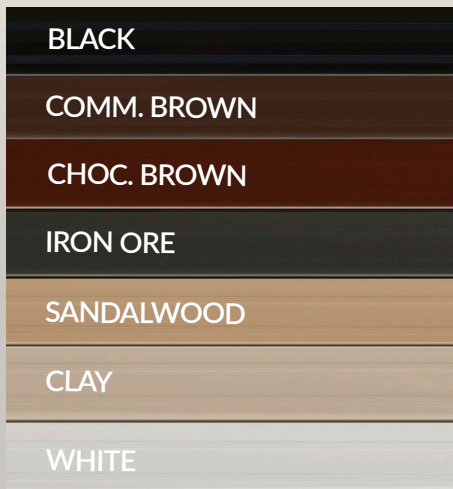

WHITE

LOCK OPTION

**DX KEYED
DEADBOLT**

LOCK OPTION

**INTERIOR
DEADBOLT**

*HANDLES SHOWN ON CONTEMPORARY FRAME

OPTIONAL HANDLES AJ LEVERS

SATIN SILVER

SATIN CHROME

MATTE BLACK

BRASS

*HANDLES SHOWN ON CLASSIC FRAME

EXIT BAR - WHITE & SILVER

COLOUR OPTIONS

2 1/4"

BLACK
CHOC. BROWN
CLAY
WHITE

2"

BLACK
COMM. BROWN
CHOC. BROWN
IRON ORE
SANDALWOOD
CLAY
WHITE

*Actual colours may vary due to printing process and paper stocks. In order to select true colours, choose from actual paint swatches.

DECORATIVE GLASS OPTIONS

COLOUR OPTIONS

BLACK

COMM. BROWN

IRON ORE

SANDALWOOD

CLAY

WHITE

*Actual colours may vary due to printing process and paper stocks. In order to select true colours choose from actual paint swatches.