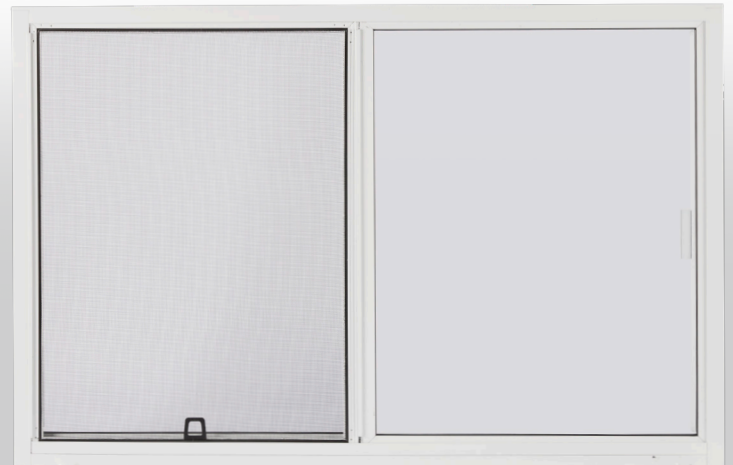

Deluxe slider

Standard Features

- Custom made
- Inside mount 1-1/8" frame depth
- Inserts removable from inside
- Polypile weatherstripping on inserts
- Durable black aluminum screen

Options

- Obscure glass
- Tempered glass
- Lexan glass
- Sill expander
- Round top windows
- Shaped windows

Advantages

- Affordability
- Reduces drafts
- Cuts energy costs
- Reduces noise
- Virtually maintenance free
- Protects existing wood windows

SLIDER

SINGLE HUNG

ONE LITE

COLOUR OPTIONS

DELUXE SIDE SLIDER

*Actual colours may vary due to printing process and paper stocks. In order to select true colours, choose from actual paint swatches.

PORCH ENCLOSURES

Our porch enclosures are manufactured from custom made enclosure panels which are specifically designed to fit into existing openings. Each panel is made from 1-3/4" aluminum enclosure rails and is assembled on site with slip channels for even and uneven openings. Storm doors are then installed to complete the enclosure, providing you with year-round beauty, versatility and comfort.