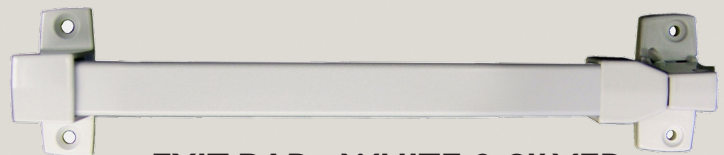

SATIN CHROME

MATTE BLACK

BRASS

*HANDLES SHOWN ON CLASSIC FRAME

EXIT BAR - WHITE & SILVER

COLOUR OPTIONS

2 1/4"

BLACK
CHOC. BROWN
CLAY
WHITE